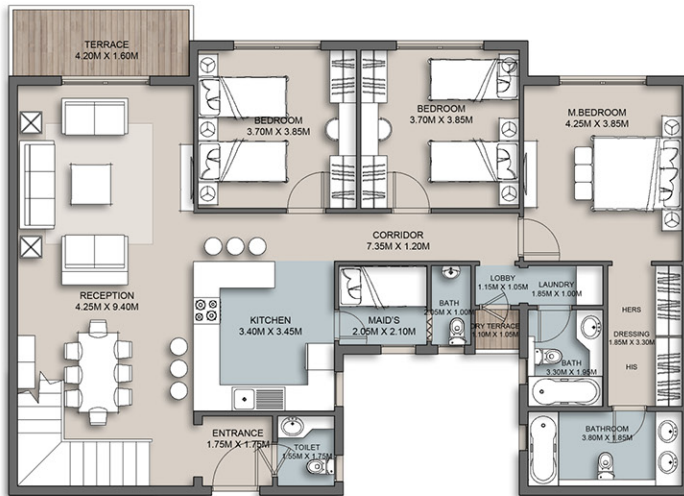

COZY LOFT 1 - EXTERNAL WALLS

COZY LOFT 1 - STANDARD

Space	Dim
ENTRANCE LOBBY	2.20 X 1.90
RECEPTION & DINING	5.20 X 3.85
KITCHEN	3.90 X 2.20
M.BEDROOM	4.35 X 4.05
DRESSING	2.15 X 2.30
M.BATHROOM	2.20 X 2.75

COZY LOFT 1 - OPTION 1

Double Loft 1 - Gross Area 338

DOUBLE LOFT 1 - OPTION 1

Double Loft 3 - Gross Area 379

DOUBLE LOFT 3 - OPTION 1

▼ Sky Loft - Gross Area 265

SKY LOFT - EXTERNAL WALLS

▼ Sky Loft - Gross Area 265

SKY LOFT - OPTION 2

LIVING THE PRACTICAL LUXURY