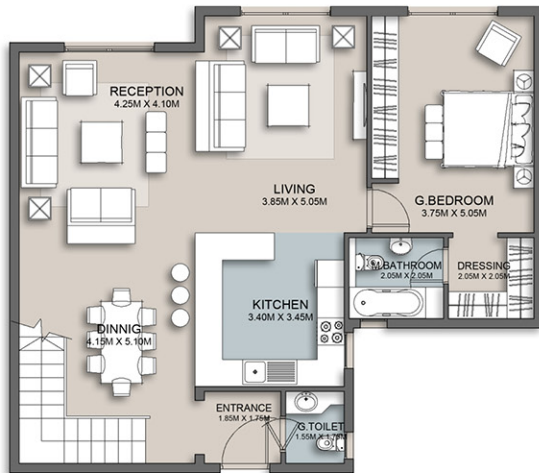

Semi-Olympic Pool:

Do More of What You Love

Escape the hustle and bustle of the city and dwell in tranquility at one of the most exceptional club houses with the choicest restaurants.

▼ Cozy Loft 1 - Gross Area 78

COZY LOFT 1 - EXTERNAL WALLS

COZY LOFT 1 - STANDARD

Space	Dim
ENTRANCE LOBBY	2.20 X 1.90
RECEPTION & DINING	5.20 X 3.85
KITCHEN	3.90 X 2.20
M.BEDROOM	4.35 X 4.05
DRESSING	2.15 X 2.30
M.BATHROOM	2.20 X 2.75

COZY LOFT 1 - OPTION 1

Double Loft 1 - Gross Area 338

DOUBLE LOFT 1 - OPTION 1

Double Loft 3 - Gross Area 379

DOUBLE LOFT 3 - OPTION 1

▼ Sky Loft - Gross Area 265

SKY LOFT - EXTERNAL WALLS

▼ Sky Loft - Gross Area 265

SKY LOFT - OPTION 2

LIVING THE PRACTICAL LUXURY