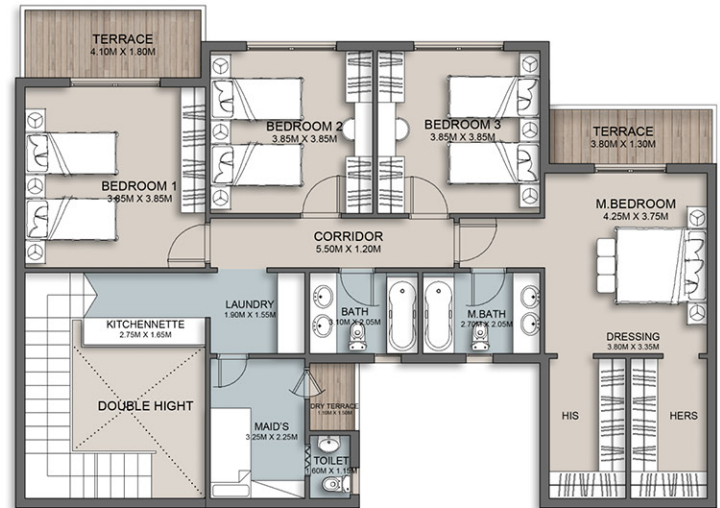

COZY LOFT 1 - EXTERNAL WALLS

COZY LOFT 1 - STANDARD

Space	Dim
ENTRANCE LOBBY	2.20 X 1.90
RECEPTION & DINING	5.20 X 3.85
KITCHEN	3.90 X 2.20
M.BEDROOM	4.35 X 4.05
DRESSING	2.15 X 2.30
M.BATHROOM	2.20 X 2.75

COZY LOFT 1 - OPTION 1

Double Loft 1 - Gross Area 338

DOUBLE LOFT 1 - OPTION 1

Double Loft 3 - Gross Area 379

DOUBLE LOFT 3 - OPTION 1

▼ Sky Loft - Gross Area 265

SKY LOFT - EXTERNAL WALLS

▼ Sky Loft - Gross Area 265