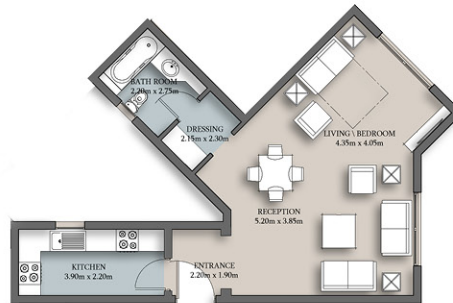

Semi-Olympic Pool:

Do More of What You Love

Escape the hustle and bustle of the city and dwell in tranquility at one of the most exceptional club houses with the choicest restaurants.

▼ Cozy Loft 1 - Gross Area 78

COZY LOFT 1 - EXTERNAL WALLS

COZY LOFT 1 - STANDARD

Space	Dim
ENTRANCE LOBBY	2.20 X 1.90
RECEPTION & DINING	5.20 X 3.85
KITCHEN	3.90 X 2.20
M.BEDROOM	4.35 X 4.05
DRESSING	2.15 X 2.30
M.BATHROOM	2.20 X 2.75

COZY LOFT 1 - OPTION 1

Double Loft 1 - Gross Area 338

DOUBLE LOFT 1 - OPTION 1

Double Loft 3 - Gross Area 379

DOUBLE LOFT 3 - OPTION 1

▼ Sky Loft - Gross Area 265

SKY LOFT - EXTERNAL WALLS

▼ Sky Loft - Gross Area 265