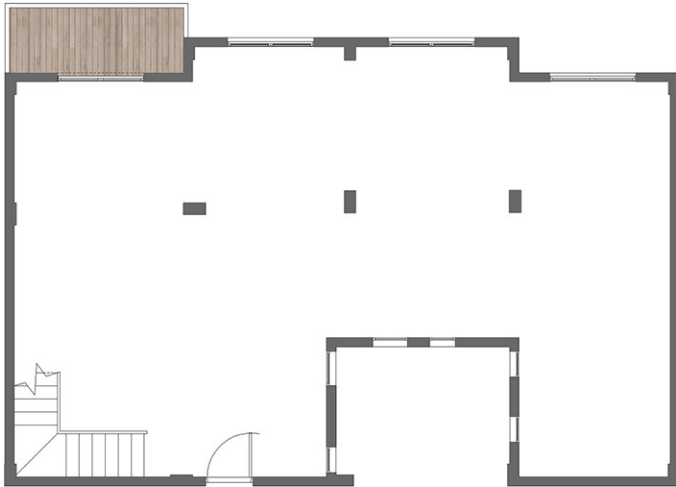

COZY LOFT 1 - EXTERNAL WALLS

COZY LOFT 1 - STANDARD

Space	Dim
ENTRANCE LOBBY	2.20 X 1.90
RECEPTION & DINING	5.20 X 3.85
KITCHEN	3.90 X 2.20
M.BEDROOM	4.35 X 4.05
DRESSING	2.15 X 2.30
M.BATHROOM	2.20 X 2.75

COZY LOFT 1 - OPTION 1

Double Loft 1 - Gross Area 338

DOUBLE LOFT 1 - OPTION 1

Double Loft 3 - Gross Area 379

DOUBLE LOFT 3 - OPTION 1

▼ Sky Loft - Gross Area 265

SKY LOFT - EXTERNAL WALLS

▼ Sky Loft - Gross Area 265

SKY LOFT - OPTION 2

LIVING THE PRACTICAL LUXURY