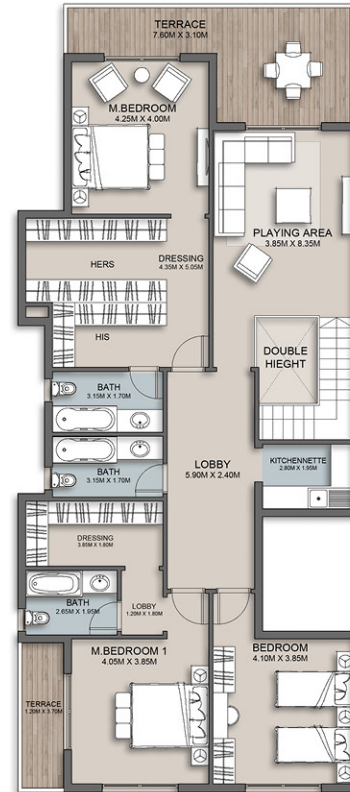

Semi-Olympic Pool:

Do More of What You Love

Escape the hustle and bustle of the city and dwell in tranquility at one of the most exceptional club houses with the choicest restaurants.

▼ Cozy Loft 1 - Gross Area 78

COZY LOFT 1 - EXTERNAL WALLS

COZY LOFT 1 - STANDARD

Space	Dim
ENTRANCE LOBBY	2.20 X 1.90
RECEPTION & DINING	5.20 X 3.85
KITCHEN	3.90 X 2.20
M.BEDROOM	4.35 X 4.05
DRESSING	2.15 X 2.30
M.BATHROOM	2.20 X 2.75

COZY LOFT 1 - OPTION 1

Double Loft 1 - Gross Area 338

DOUBLE LOFT 1 - OPTION 1

Double Loft 3 - Gross Area 379

DOUBLE LOFT 3 - OPTION 1

▼ Sky Loft - Gross Area 265

SKY LOFT - EXTERNAL WALLS

▼ Sky Loft - Gross Area 265

SKY LOFT - OPTION 2

LIVING THE PRACTICAL LUXURY