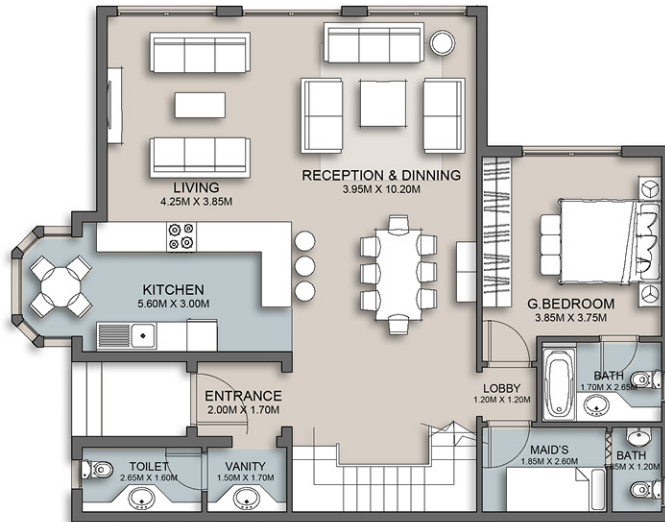

Semi-Olympic Pool:

Do More of What You Love

Escape the hustle and bustle of the city and dwell in tranquility at one of the most exceptional club houses with the choicest restaurants.

▼ Cozy Loft 1 - Gross Area 78

COZY LOFT 1 - EXTERNAL WALLS

COZY LOFT 1 - STANDARD

Space	Dim
ENTRANCE LOBBY	2.20 X 1.90
RECEPTION & DINING	5.20 X 3.85
KITCHEN	3.90 X 2.20
M.BEDROOM	4.35 X 4.05
DRESSING	2.15 X 2.30
M.BATHROOM	2.20 X 2.75

COZY LOFT 1 - OPTION 1

Double Loft 1 - Gross Area 338

DOUBLE LOFT 1 - OPTION 1

Double Loft 3 - Gross Area 379

DOUBLE LOFT 3 - OPTION 1

▼ Sky Loft - Gross Area 265

SKY LOFT - EXTERNAL WALLS

▼ Sky Loft - Gross Area 265

SKY LOFT - OPTION 2

LIVING THE PRACTICAL LUXURY