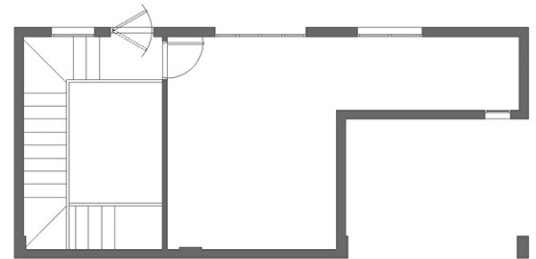

COZY LOFT 1 - EXTERNAL WALLS

COZY LOFT 1 - STANDARD

Space	Dim
ENTRANCE LOBBY	2.20 X 1.90
RECEPTION & DINING	5.20 X 3.85
KITCHEN	3.90 X 2.20
M.BEDROOM	4.35 X 4.05
DRESSING	2.15 X 2.30
M.BATHROOM	2.20 X 2.75

COZY LOFT 1 - OPTION 1

Double Loft 1 - Gross Area 338

DOUBLE LOFT 1 - OPTION 1

Double Loft 3 - Gross Area 379

DOUBLE LOFT 3 - OPTION 1

▼ Sky Loft - Gross Area 265

SKY LOFT - EXTERNAL WALLS

▼ Sky Loft - Gross Area 265