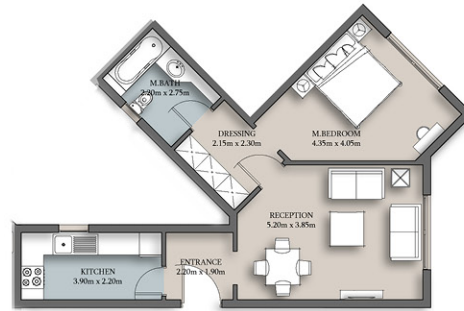

Semi-Olympic Pool:

Do More of What You Love

Escape the hustle and bustle of the city and dwell in tranquility at one of the most exceptional club houses with the choicest restaurants.

▼ Cozy Loft 1 - Gross Area 78

COZY LOFT 1 - EXTERNAL WALLS

COZY LOFT 1 - STANDARD

Space	Dim
ENTRANCE LOBBY	2.20 X 1.90
RECEPTION & DINING	5.20 X 3.85
KITCHEN	3.90 X 2.20
M.BEDROOM	4.35 X 4.05
DRESSING	2.15 X 2.30
M.BATHROOM	2.20 X 2.75

COZY LOFT 1 - OPTION 1

Double Loft 1 - Gross Area 338

DOUBLE LOFT 1 - OPTION 1

Double Loft 3 - Gross Area 379

DOUBLE LOFT 3 - OPTION 1

▼ Sky Loft - Gross Area 265

SKY LOFT - EXTERNAL WALLS

▼ Sky Loft - Gross Area 265